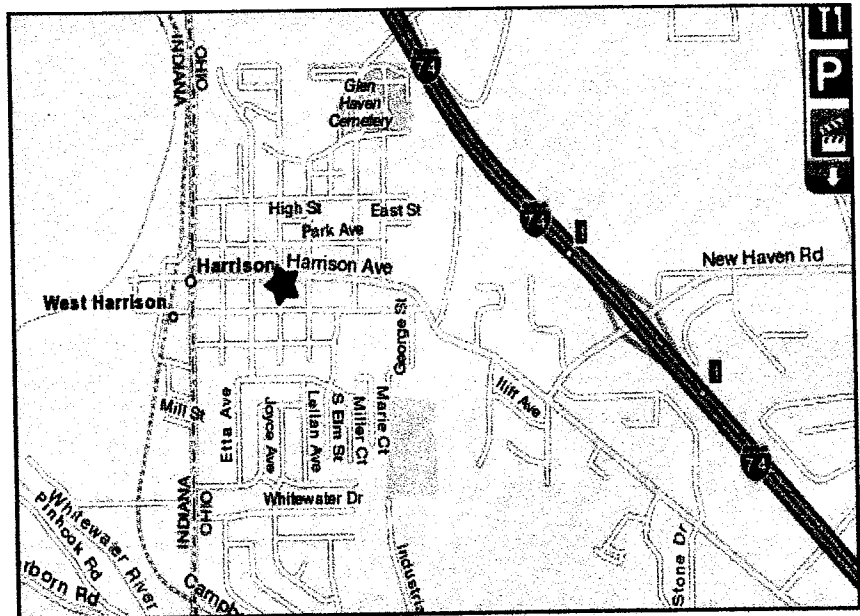

The Harrison Group

Ice Cream Social

The Harrison Group Discussion Meeting

First Presbyterian Church
115 S. Vine St at Broadway
Harrison, OH 45030

Enter through Vine St. church entrance – red brick/white pillars

Tuesday, September 11, 2018
Ice Cream & Fellowship @ 7:00PM, meeting
follows at 8:00PM

FREE!!
LOTS OF FLAVORS
&
ALL THE TOPPINGS

More directions on back

FROM CINCINNATI

Follow I-74 West 9.8 mi
Take the NEW HAVEN RD exit, EXIT 1, toward HARRISON 0.2 mi
Turn LEFT on to NEW HAVEN RD 0.3 mi
Turn RIGHT on HARRISON AVENUE 0.8 mi
Turn LEFT onto BROADWAY 0.7 mi
Church is on RIGHT at corner of BROADWAY & VINE ST. 0.3 mi

FROM 74 WEST

Follow I-74 East
Take the NEW HAVEN RD exit, EXIT 1, toward HARRISON 0.2 mi
Turn RIGHT on to NEW HAVEN RD 0.3 mi
Turn RIGHT on HARRISON AVENUE 0.8 mi
Turn LEFT onto BROADWAY 0.7 mi
Church is on RIGHT at corner of BROADWAY & VINE ST. 0.3 mi

FROM LAWRENCEBURG, IN

From I-275 exchange follow Route 50 East to KILBY RD. 7.1 mi
Turn LEFT onto KILBY RD. 5.4 mi
Turn LEFT on HARRISON AVENUE 2.2 mi
Turn LEFT onto BROADWAY 1.3 mi
Church is on RIGHT at corner of BROADWAY & VINE ST. 0.3 mi